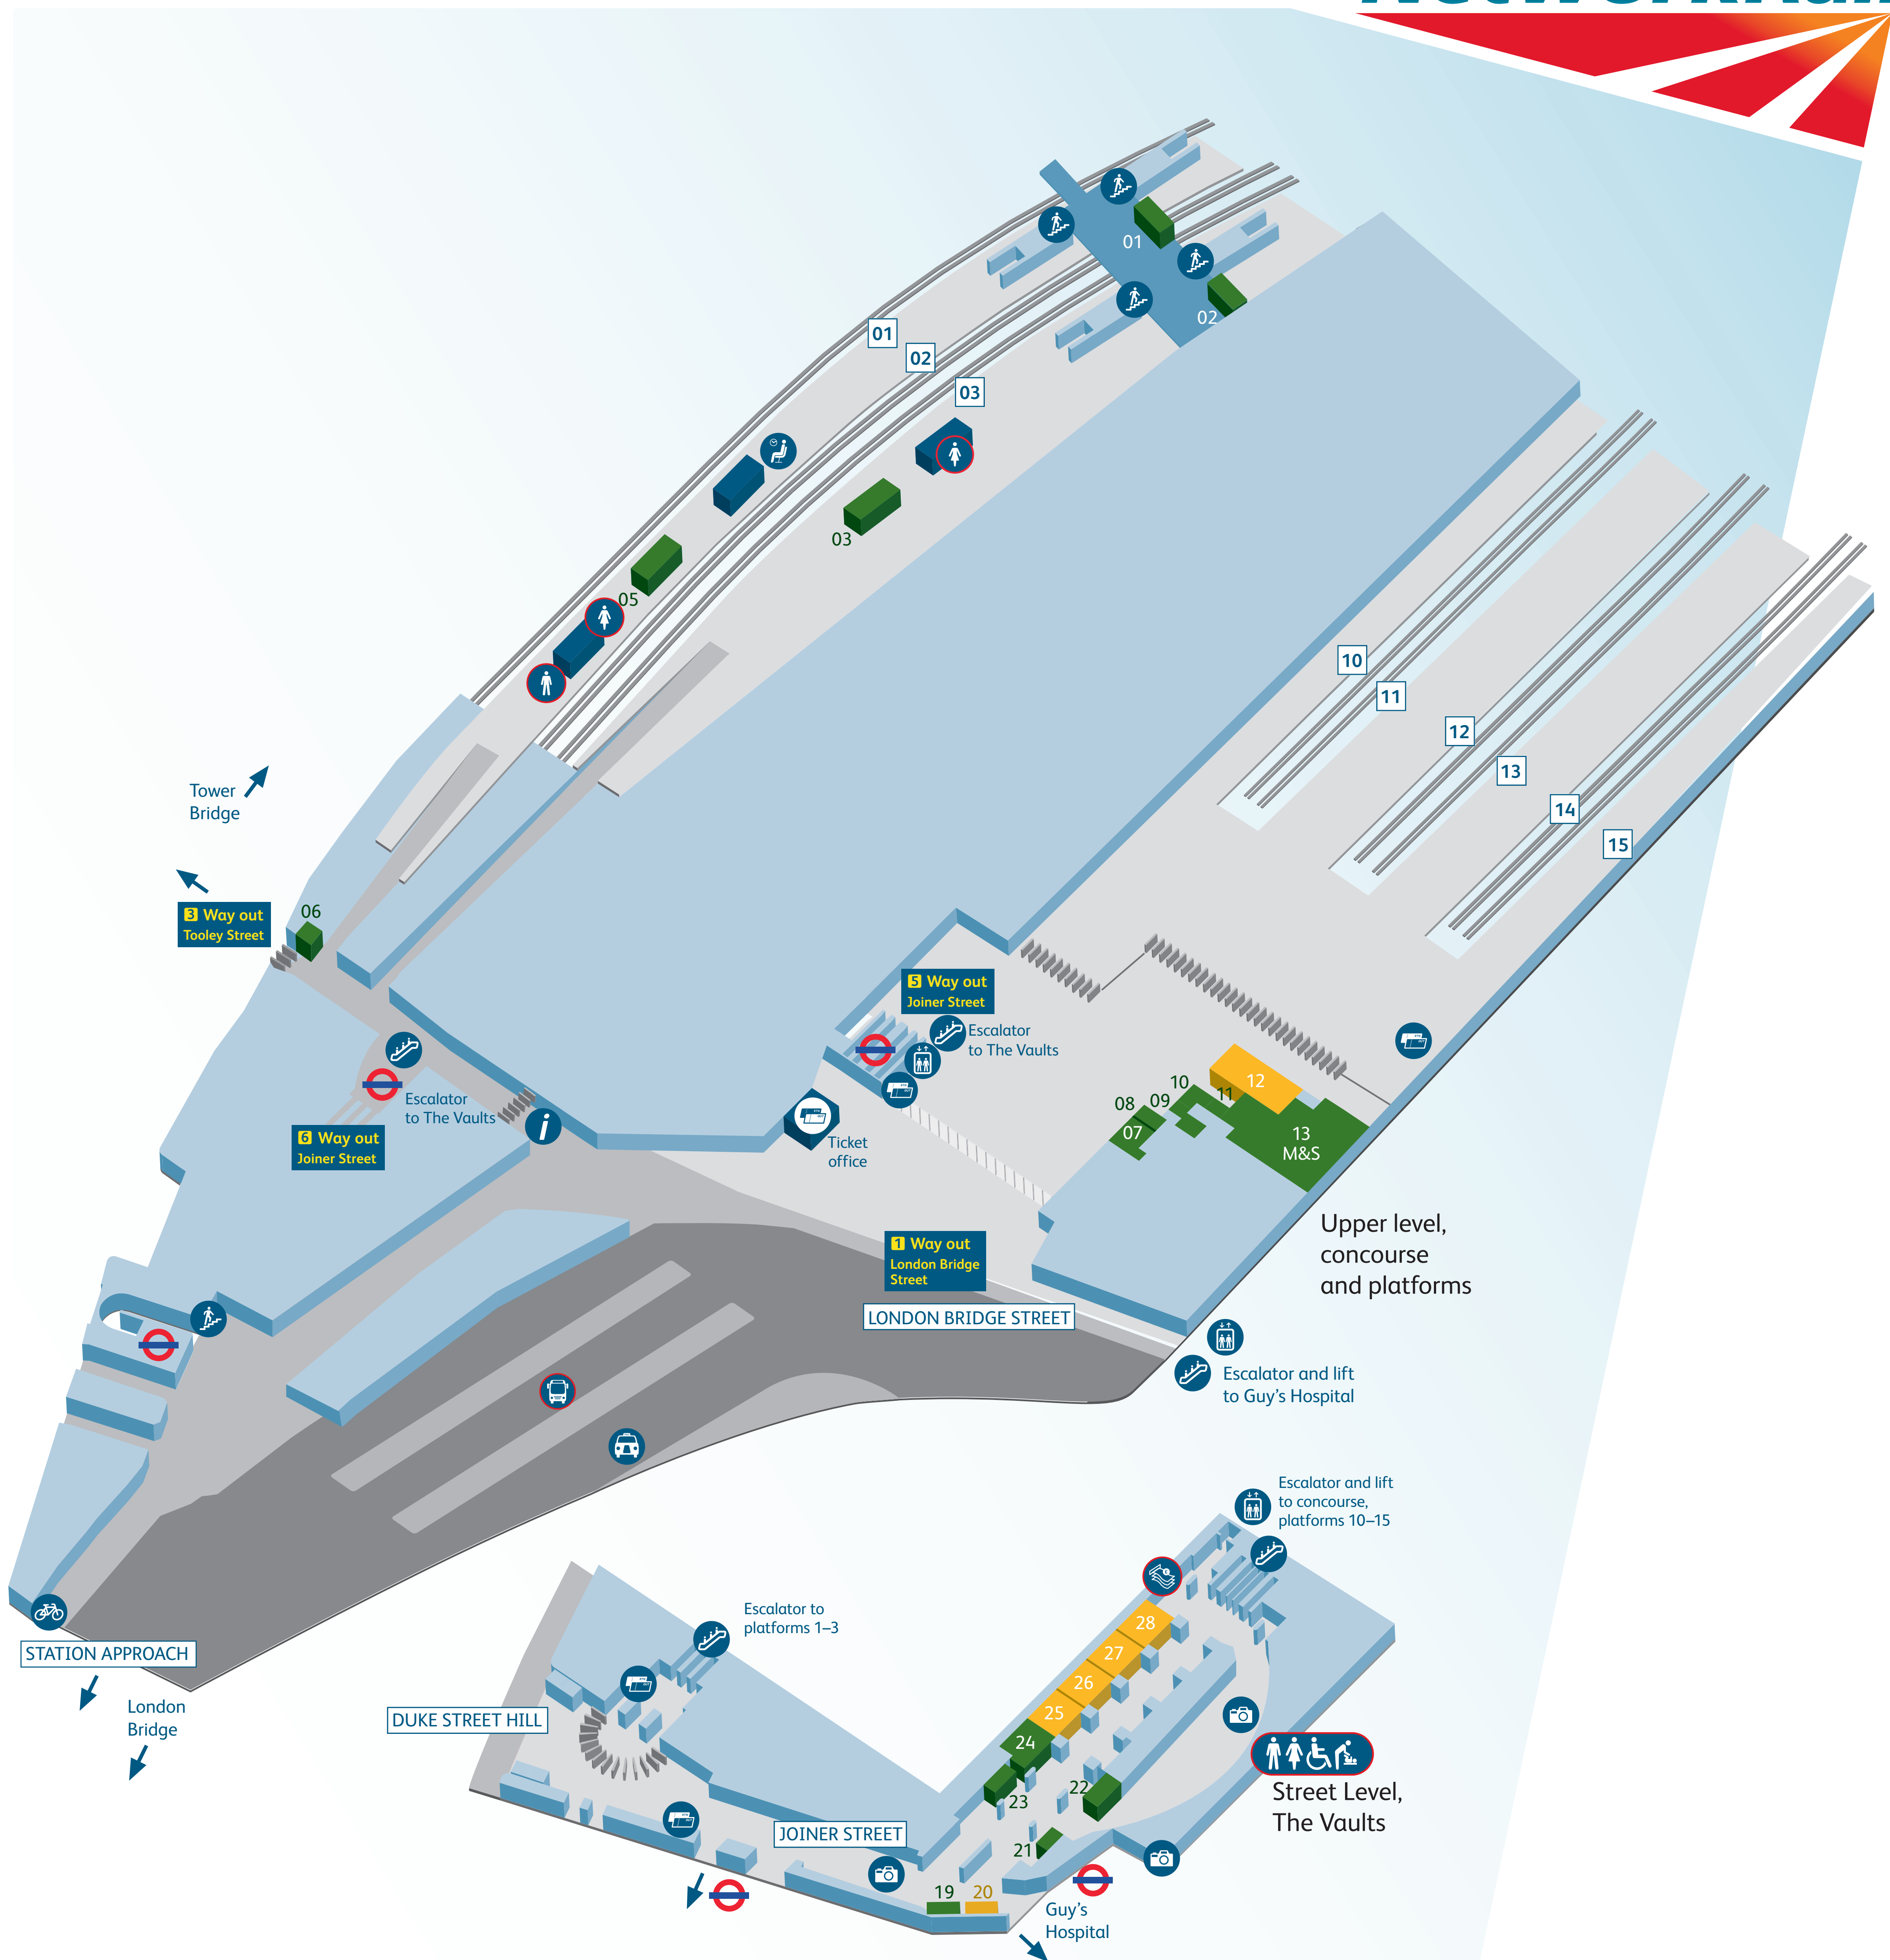

# London Bridge Station guide

Key	Food and Drink	Shopping
Accessible toilets	23. AMT Coffee	02. Sweet Express
Baby change	21. Bagel Factory	06. Sweet Express
Bike park	11. Bread Box	22. Sweet Express
Buses	01. Caffè Nero	24. Savanna
Cash machine	07. Caffè Nero	03. Upper Crust
Escalators	05. Caffè Ritazza	08. Upper Crust
Information	10. Delice de France	09. West Cornwall Pasty Co.
Lift	19. Krispy Kreme	
Photo Booth	13. M&S Simply Food	
Platform numbers		
Seating		
Stairs		
Taxis		
Telephones		
Tickets		
Toilets		
Underground		
Waiting Room		