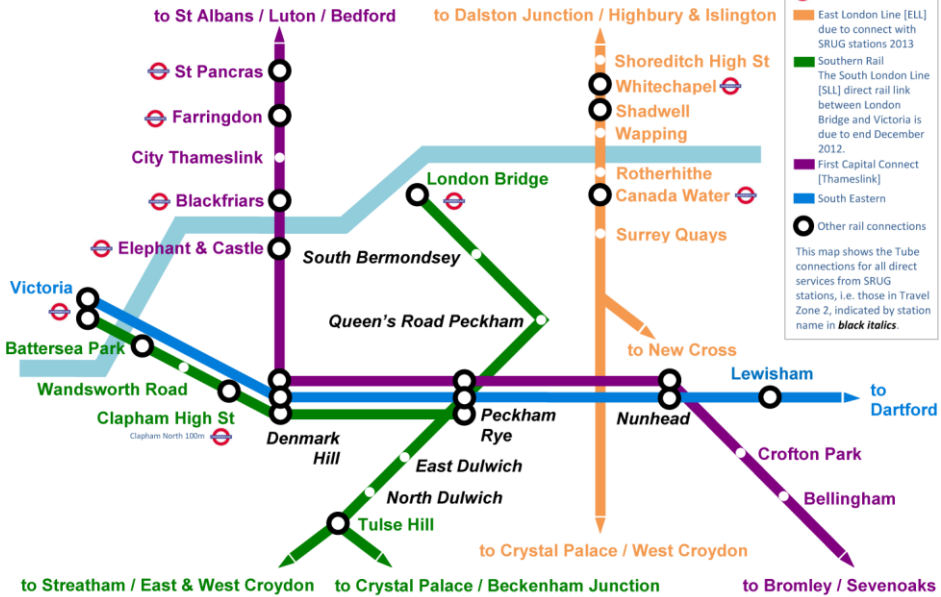

Tube connections for direct Rail services from Southwark Zone 2 stations to December 2012
draft September 2011

Tube connections for direct Rail services from Southwark Zone 2 stations to December 2012
draft September 2011