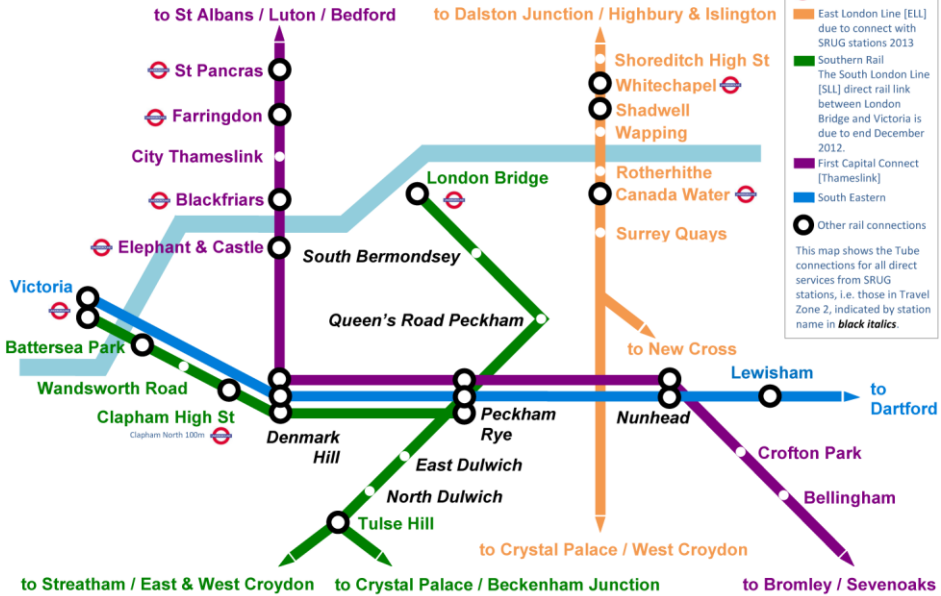

Tube connections for direct Rail services from Southwark Zone 2 stations to December 2012
draft September 2011

Tube connections for direct Rail services from Southwark Zone 2 stations to December 2012
draft September 2011