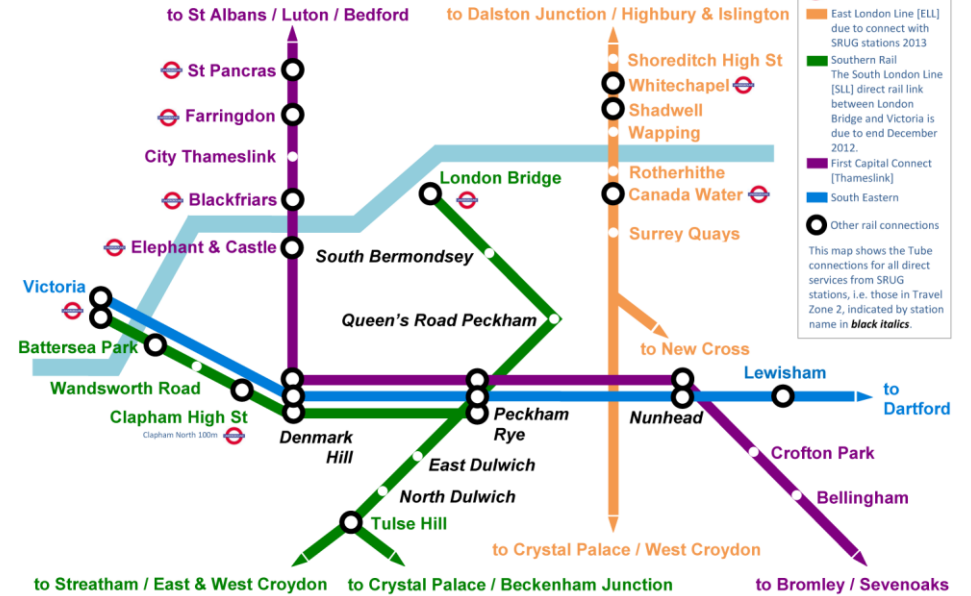

Tube connections for direct Rail services from Southwark Zone 2 stations to December 2012
draft September 2011

Tube connections for direct Rail services from Southwark Zone 2 stations to December 2012
draft September 2011